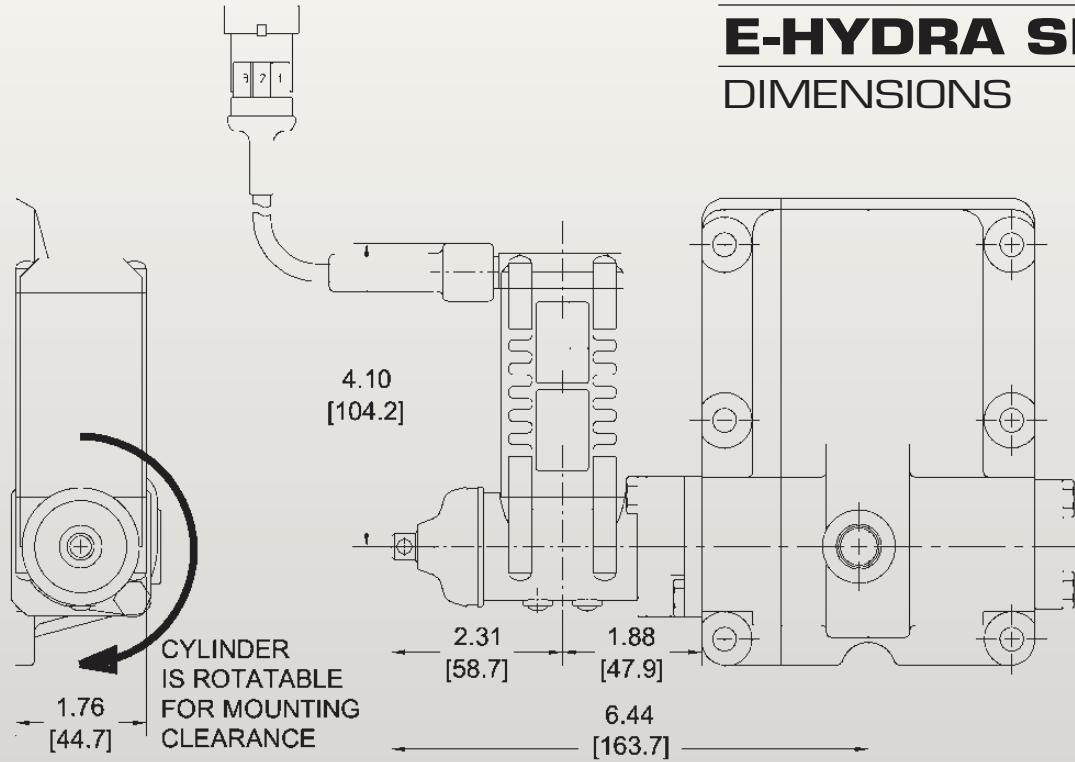

The E-Hydra is an excellent choice over control cables or where air is not available. Useable on any application where the TG PTO is specified (Manual or Automatic transmissions\*). The design and variable position concept makes it easy to install on most vehicle applications.

# E-HYDRA SHIFT DIMENSIONS