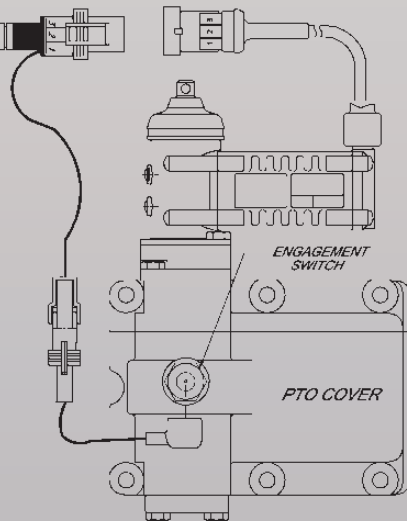

The E-Hydra is an excellent choice over control cables or where air is not available. Useable on any application where the TG PTO is specified (Manual or Automatic transmissions\*). The design and variable position concept makes it easy to install on most vehicle applications.

- **Simple electrically controlled shifter which uses hydraulic force to engage the PTO.**
- **Simple double throw switch allows you to push to engage and push to disengage the PTO.**
- **Low current draw during engage & disengage cycle.**
- **No current draw in the On or Off position.**
- **Easy connections with pre-wired connectors.**
- **Manual override connection provided.**

# E-HYDRA SHIFT DIMENSIONS

## WIRING DIAGRAM FOR E-HYDRA SHIFT TG SERIES

Activation Kit # 48TK4686

- 1..... 36T35431 Faceplate
- 2..... 36MA1005 Bracket
- 3..... 32MSR12V Light
- 4..... 30T39590 Rocker Switch
- 5..... 34T39591 Harness
- 6..... 37T39628 Grommet