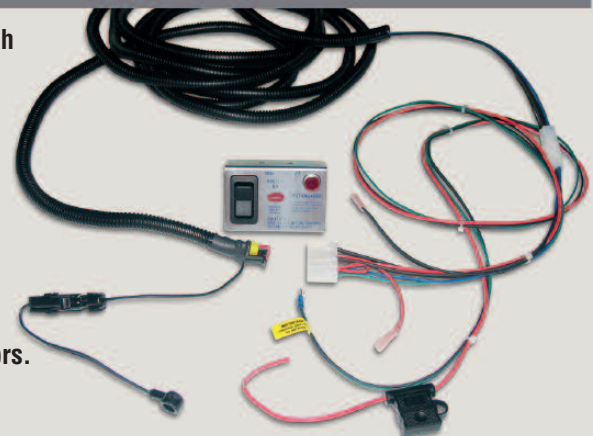

# HYDRA SHIFT<sup>®</sup>

**INTRODUCING THE MUNCIE E-HYDRA SHIFT SYSTEM FOR THE TG SERIES PTO.**

The E-Hydra's unique design is adapted from a current production product and modified to fit the TG series PTO to extend its worldwide use. The product has millions of cycles of laboratory and real world usage to validate the design.

The E-Hydra is an excellent choice over control cables or where air is not available. Useable on any application where the TG PTO is specified (Manual or Automatic transmissions\*). The design and variable position concept makes it easy to install on most vehicle applications.

- **Simple electrically controlled shifter which uses hydraulic force to engage the PTO.**
- **Simple double throw switch allows you to push to engage and push to disengage the PTO.**
- **Low current draw during engage & disengage cycle.**
- **No current draw in the On or Off position.**
- **Easy connections with pre-wired connectors.**
- **Manual override connection provided.**