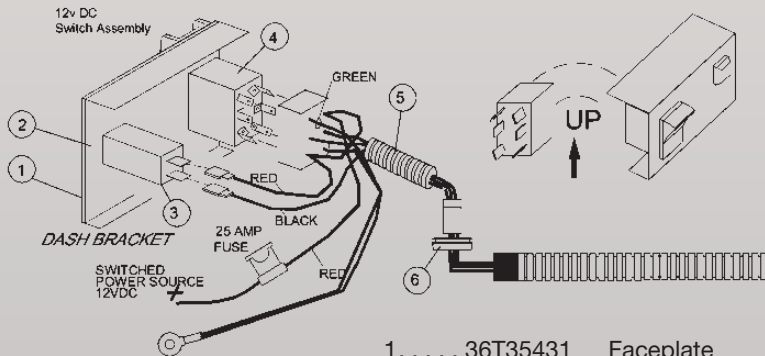

E-HYDRA SHIFT DIMENSIONS

WIRING DIAGRAM FOR E-HYDRA SHIFT TG SERIES

Activation Kit # 48TK4686

- 1..... 36T35431 Faceplate
- 2..... 36MA1005 Bracket
- 3..... 32MSR12V Light
- 4..... 30T39590 Rocker Switch
- 5..... 34T39591 Harness
- 6..... 37T39628 Grommet