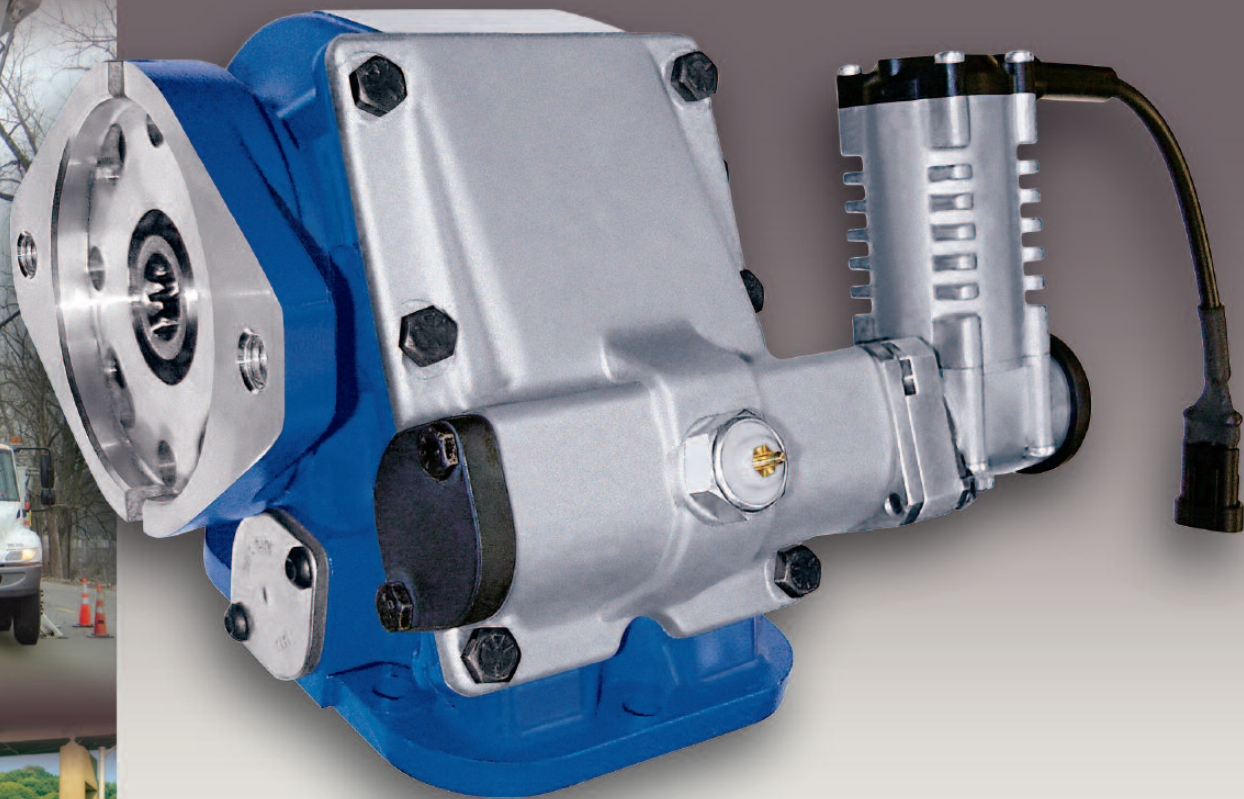

# HYDRA SHIFT<sup>®</sup>

**INTRODUCING THE MUNCIE E-HYDRA SHIFT SYSTEM FOR THE TG SERIES PTO.**

The E-Hydra's unique design is adapted from a current production product and modified to fit the TG series PTO to extend its worldwide use. The product has millions of cycles of laboratory and real world usage to validate the design.

The E-Hydra is an excellent choice over control cables or where air is not available. Useable on any application where the TG PTO is specified (Manual or Automatic transmissions\*). The design and variable position concept makes it easy to install on most vehicle applications.

- **Simple electrically controlled shifter which uses hydraulic force to engage the PTO.**
- **Simple double throw switch allows you to push to engage and push to disengage the PTO.**
- **Low current draw during engage & disengage cycle.**
- **No current draw in the On or Off position.**
- **Easy connections with pre-wired connectors.**
- **Manual override connection provided.**